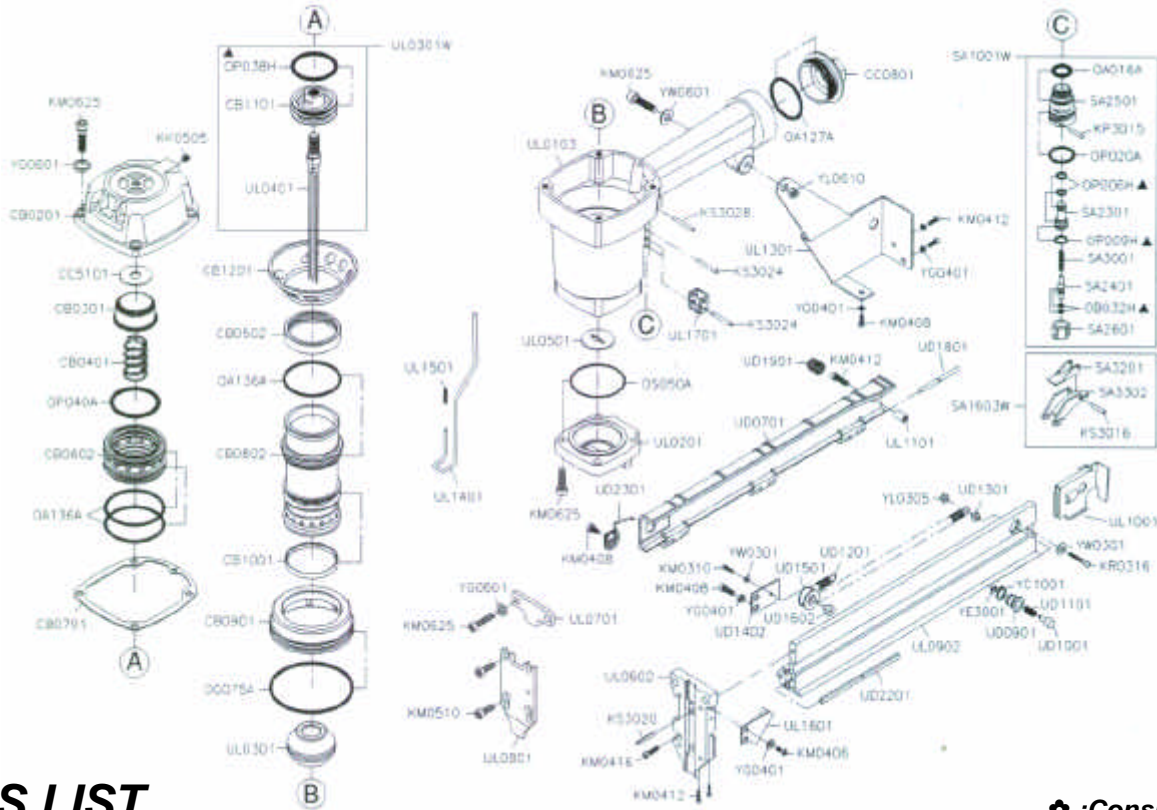

GISON Pneumatic Tools

GP-N50 Heavy Duty Air Stapler

PARTS LIST

✳ : Consuming Part

Item No.	Part No.	Description	Qty.	Item No.	Part No.	Description	Qty.	Item No.	Part No.	Description	Qty.
1	CB0201	Cylinder Cap	1	30	OA136A	O-Ring ARP568-136	3	59	UD2201	Upper Rail	1
2	CB0301	Piston Stop	1	31	✳ OB032H	O-Ring	2	60	UD2301	Spring	1
3	CB0401	Compression Spring	1	32	OG075A	O-Ring G75	1	61	UL0103	Body	1
4	CB0502	Cylinder Ring	1	33	✳ OP006H	O-Ring	2	62	UL0201	Side Plate (L.H.)	1
5	CB0602	Head Valve Piston	1	34	✳ OP009H	O-Ring	1	63	UL0301	Bumper	1
6	CB0701	Cap Seal	1	35	OP020A	O-Ring P20	1	64	UL0301W	Driver Assy.	1
7	CB0802	Cylinder	1	36	✳ OP038H	O-Ring	1	65	UL0401	Driver	1
8	CB0901	Cylinder Ring	1	37	OP040A	O-Ring P40	1	66	UL0501	Nozzle	1
9	CB1001	Check Seal	1	38	OS050A	O-Ring S-50	1	67	UL0602	Guide Plate	1
10	CB1101	Main Piston	1	39	SA1001W	Restrictive Trigger Assy.	1	68	UL0701	Cover Plate(A)	1
11	CB1201	Collar	1	40	SA1603W	Trigger Assy.	1	69	UL0801	Cover Plate(B)	1
12	CC0801	End Cap	1	41	SA2301	Pilot Valve	1	70	UL0902	Magazine Seat	1
13	CC5101	Piston Stop Spacer	1	42	SA2401	Trigger Valve Stem	1	71	UL1001	Pusher	1
14	KK0505	Hex.Soc.Set Screw M5x0.8-5L	1	43	SA2501	Trigger Valve Seat	1	72	UL1101	Distance Shaft	1
15	KM0310	Hex.Soc.Hd.Bolt M3x0.5-10L	1	44	SA2601	Trigger Valve Seat	1	73	UL1301	Support	1
16	KM0406	Hex.Soc.Hd.Bolt M4x0.7-6L	2	45	SA3001	Compression Spring	1	74	UL1401	Upper Safety	1
17	KM0408	Hex.Soc.Hd.Bolt M4x0.7-8L	3	46	SA3201	Contact Lever	1	75	UL1501	Compression Spring	1
18	KM0412	Hex.Soc.Hd.Bolt M4x0.7-12L	5	47	SA3302	Trigger	1	76	UL1601	Safety Stop	1
19	KM0416	Hex.Soc.Hd.Bolt M4x0.7-16L	1	48	UD0701	Cover Magazine	1	77	UL1701	Safety Guide	1
20	KM0510	Hex.Soc.Hd.Bolt M5x0.8-10L	4	49	UD0901	Latch Stud Bushing	1	78	YC1001	C-Ring ø10	1
21	KM0625	Hex.Soc.Hd.Bolt M6x1.0-25L	11	50	UD1001	Stop Pin	1	79	YE3001	E-Ring ø3.0	1
22	KP3015	Parallel Pin ø3x15L	2	51	UD1101	Compression Spring	1	80	YG0401	Spring Washer ø4	6
23	KR0316	Button Hd.Bolt M3x0.5-16L	1	52	UD1201	Pull Spring	1	81	YG0601	Spring Washer ø6	6
24	KS3016	Spring Pin ø3-16L	1	53	UD1301	Pusher Spring Anchor	1	82	YL0305	Lock Nut M3x0.5	1
25	KS3020	Spring Pin ø3-20L	1	54	UD1402	Roller Set	1	83	YL0610	Lock Nut M6x1.0	1
26	KS3024	Spring Pin ø3-24L	3	55	UD1501	Roller	1	84	YW0301	Flat Washer ø3	2
27	KS3028	Spring Pin ø3-28L	1	56	UD1602	Roller Anchor	1	85	YW0601	Flat Washer ø6	1
28	OA016A	O-Ring ARP568-016	1	57	UD1801	Pivot	1				
29	OA127A	O-Ring ARP568-127	1	58	UD1901	Compression Spring	1				