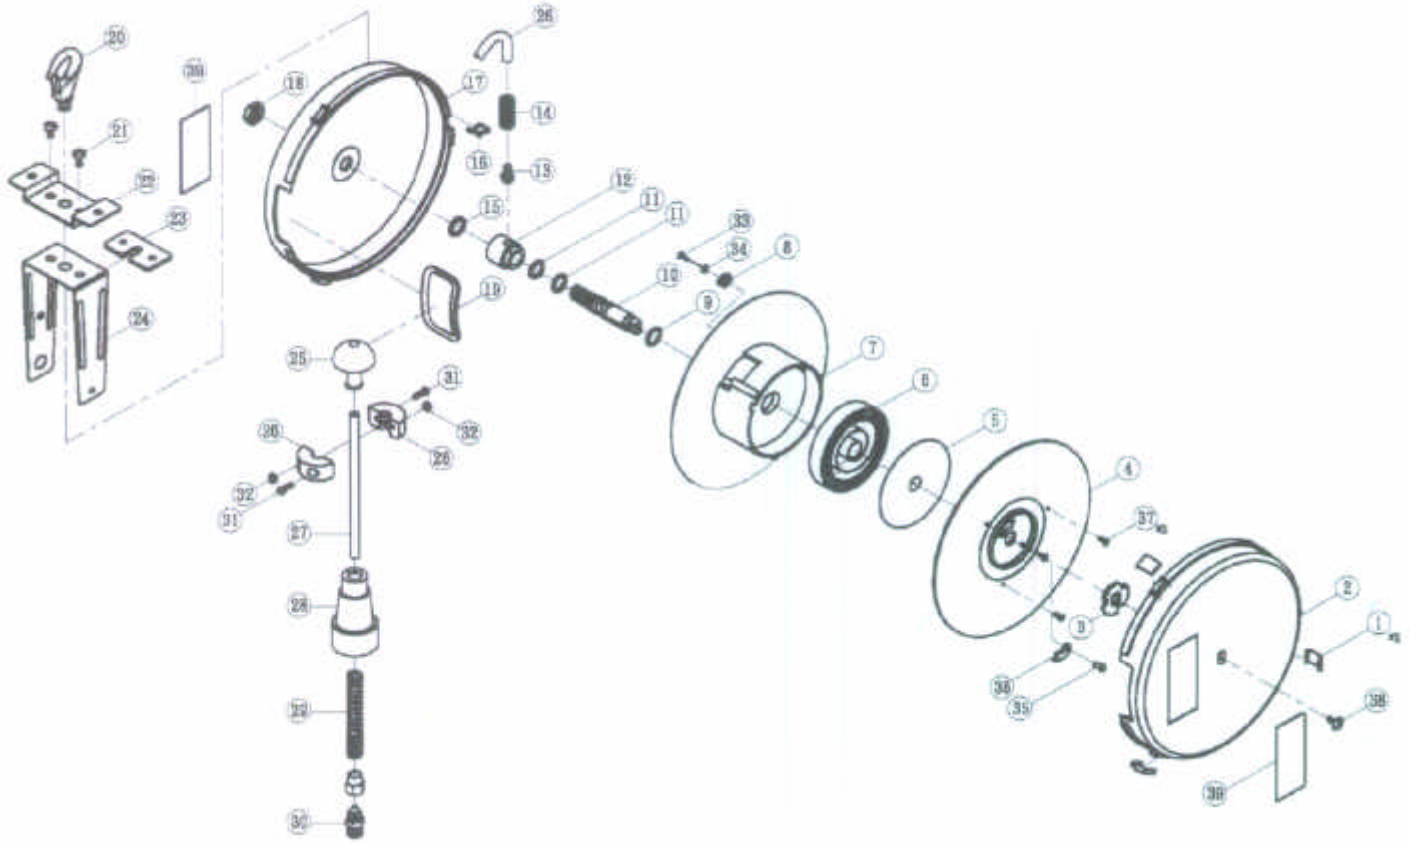

GISON Pneumatic Tools

GP-RB01A Handy Air Hose Reel (7.5m)

PARTS LIST

✦ : Consuming Part

Item No.	Part No.	Description	Qty.	Item No.	Part No.	Description	Qty.
1	RB01A01	Fastening Piece	3	21	RB01A21	Screw 1/4-20UNC*3/8L	2
2	RB01A02	Outer Shell (B)	1	22	RB01A22	Assembly Piece	1
3	RB01A03	SNAP Tooth Block	1	23	RB01A23	Locking Piece	1
4	RB01A04	Wheel Disc Cover	1	24	RB01A24	Assembly Frame	1
5	RB01A05	Wheel Disc Piece 86*0.35T	2	25	RB01A25	Fixing Rubber Ball	1
6	RB01A06	Spring Sheet	1	26	RB01A26	Fixing Clamp Piece	2
7	RB01A07	Wheel Disc Seat	1	27	RB01A27	Outlet Hose-PU 5*8	1
8	RB01A08	L Steel Piece	1	28	RB01A28	Protective Casing	1
9	RB01A09	Spacer ID 10.4*0.6T	1	29	RB01A29	Spring	1
10	RB01A10	Brass Bearing	1	30	RB01A30	1/4"male Fix Fitting	1
11	RB01A11	O-Ring P-11	2	31	RB01A31	Screw PIZn-1 M4*20L	2
12	RB01A12	Brass Bearing Seat	1	32	RB01A32	Nut M4*P0.7	2
13	RB01A13	Fitting – CH	1	33	RB01A33	Screw FAB D3*10L	1
14	RB01A14	Spring Sheet	1	34	RB01A34	WASHER id 1/8"*7	1
15	RB01A15	Spacer ID 13*2mmT	1	35	RB01A35	Rivet D6mm	2
16	RB01A16	Auxiliary Sling Valve	1	36	RB01A36	Hook t-2.5mm	2
17	RB01A17	Outer Shell (A)	1	37	RB01A37	Screw D2.6*14L	3
18	RB01A18	Hexagonal Screw 1/4"	1	38	RB01A38	Screw TIB M5*10L	1
19	RB01A19	Guide Piece	1	39	RB01A39	Size Label	2
20	RB01A20	Sling Hook	1				