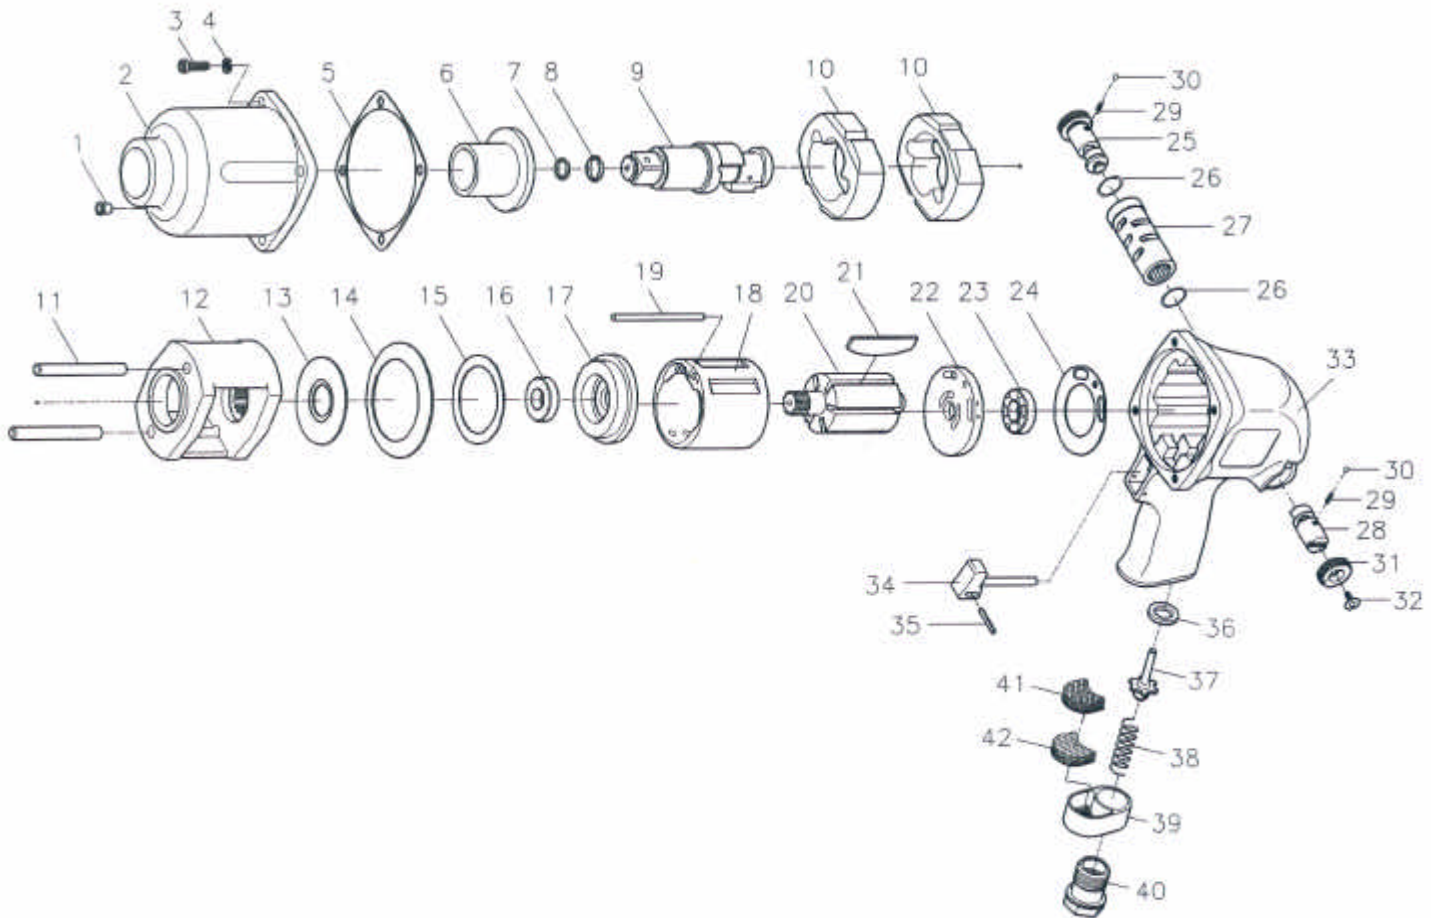

GISON Pneumatic Tools

GW-24F 3/4" Heavy Duty Air Impact Wrench

PARTS LIST

✳ : Consuming Part

Item No.	Part No.	Description	Qty.	Item No.	Part No.	Description	Qty.
1	24F001	Grease Fitting	1	22	24F022	Rear End Plate	1
2	24F002	Hammer Case	1	23	24F023	Ball Bearing	1
3	24F003	Cap Screw	4	24	24F024	Rear Gasket	1
4	24F004	Spring Washer	4	25	24F025	Forward Regulator	1
5	24F005	Front Gasket	1	26	24F026	O-Ring	2
6	24F006	Anvil Bushing	1	27	24F027	Valve Sleeve	1
7	24F007	O-Ring	1	28	24F028	Reverse Regulator	1
8	24F008	Anvil Collar	1	29	24F029	Spring	2
9	24F009A	Anvil	1	30	24F030	Steel Ball	2
	24F009B	6" Anvil		31	24F031	Regulator Knob	1
10	24F010	Hammer	2	32	24F032	Plane Head Screw	1
11	24F011	Hammer Pin	2	33	24F033	Motor Housing	1
12	24F012	Hammer Cage	1	34	24F034	Trigger	1
13	24F013	Rear Washer	1	35	24F035	Spring Pin	1
14	24F014	Motor Clamp Washer	2	36	24F036	Bushing	1
15	24F015	Washer	1	37	24F037	Valve Stem	1
16	24F016	Ball Bearing	1	38	24F038	Spring	1
17	24F017	Front End Plate	1	39	24F039	Exhaust Deflector	1
18	24F018	Cylinder	1	40	24F040A	Air Inlet (3/8"PF)	1
19	24F019	Pin	1		24F040B	Air Inlet (3/8"PT)	
20	24F020	Rotor	1		24F040C	Air Inlet (3/8"NPT)	
21	24F021	Rotor Blade	6				