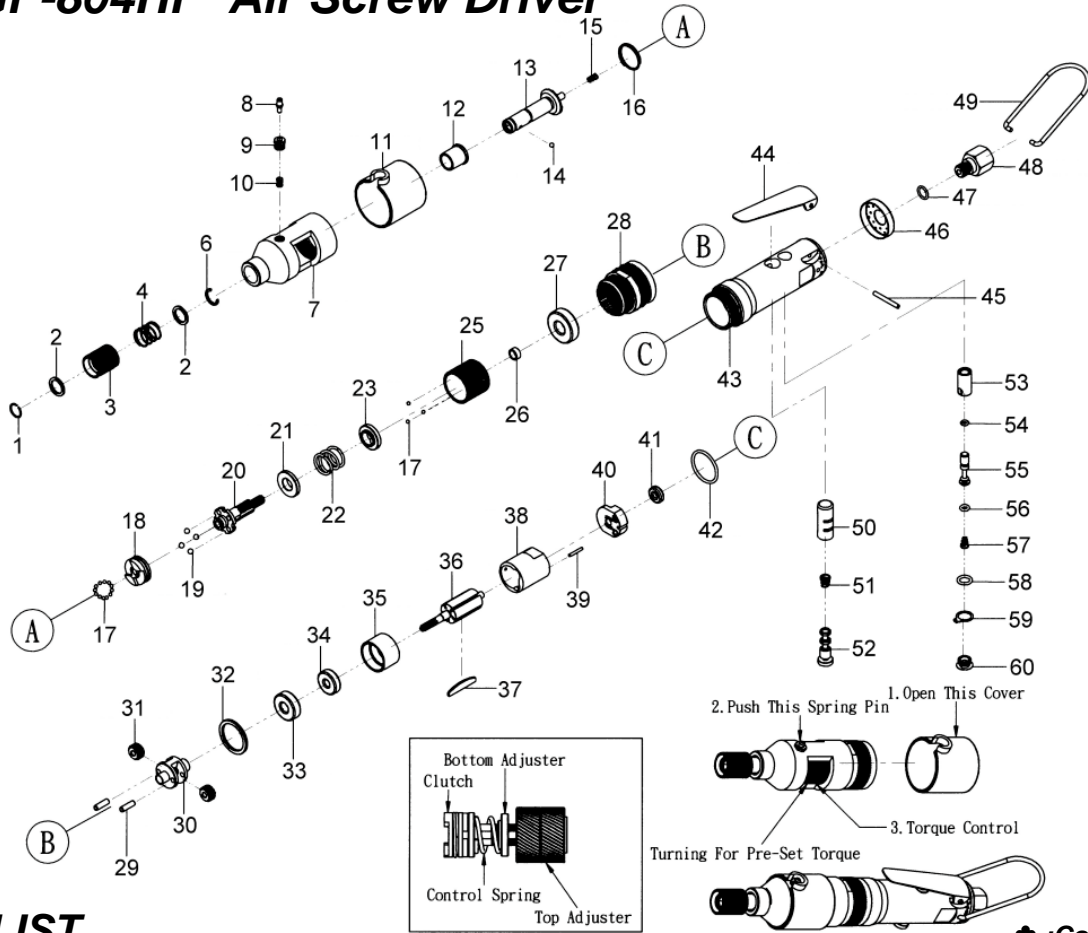

GISON Pneumatic Tools

GP-804HP Air Screw Driver

PARTS LIST

✳ : Consuming Part

Item No.	Part No.	Description	Qty.	Item No.	Part No.	Description	Qty.
1	804HP01	Retaining Ring	1	32	804HP32	Washer	1
2	804HP02	Washer	2	33	804HP33	Ball Bearing (608)	1
3	804HP03	Bushing	1	34	804HP34	Ball Bearing (626)	1
4	804HP04	Spring	1	35	804HP35	Front Plate	1
6	804HP06	Stopping Wheel (ø 10mm)	1	36	804HP36	Rotor	1
7	804HP07	Front Cap	1	37	804HP37	Rotor Blade	5
8	804HP08	Pin	1	38	804HP38	Cylinder	1
9	804HP09	Bushing	1	39	804HP39	Pin (ø 2x14)	1
10	804HP10	Spring	1	40	804HP40	Rear Plate	1
11	804HP11	Bushing	1	41	804HP41	Ball Bearing (695)	1
12	804HP12	Bushing	1	42	804HP42	O-Ring (P23.5x2)	1
13	804HP13	Anvil	1	43	804HP43	Handle	1
14	804HP14	Steel Ball (ø 1/8")	1	44	804HP44	Switch Lever	1
15	804HP15	Spring	1	45	804HP45	Pin (ø 3x26)	1
16	804HP16	Retaining Ring	1	46	804HP46	Muffer	1
17	804HP17	Steel Ball (ø 2.5mm)	15	47	804HP47	O-Ring (P8x1.5)	1
18	804HP18	Clutch	1	48	804HP48	Air Inlet	1
19	804HP19	Steel Ball (ø 4mm)	4	49	804HP49	Hook	1
20	804HP20	Driving Rod	1	50	804HP50	Bushing	1
21	804HP21	Washer	1	51	804HP51	Spring	1
22	804HP22	Spring	1	52	804HP52	Reverse Valve	1
23	804HP23	Washer	1	53	804HP53	Bushing	1
25	804HP25	Bolt	1	54	804HP54	O-Ring (P3.5x1.5)	1
26	804HP26	Washer	1	55	804HP55	Valve Rod	1
27	804HP27	Ball Bearing (6000)	1	56	804HP56	O-Ring (P4x1.9)	1
28	804HP28	Gear Ring	1	57	804HP57	Spring	1
29	804HP29	Pin (ø 4x13)	2	58	804HP58	O-Ring (P8x1.9)	1
30	804HP30	Gear Seat	1	59	804HP59	Ring	1
31	804HP31	Gear	2	60	804HP60	Screw	1