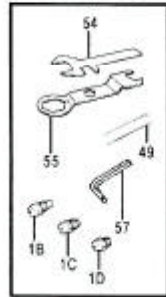

吉生 GISON

GP-102F Air Hydraulic Riveter (Foot Trigger Type)

ADDING OIL METHOD (一) (二)

ADJUSTING LENGTH

PARTS LIST

☛ : Optional Accessories

Item No.	Part No.	Description	Qty.	Item No.	Part No.	Description	Qty.
1A	102001A	Nosepiece 4.8 mm (3/16")	1	32	102032	O-Ring (P12)	2
1B	102001B	Nosepiece 4.0 mm (5/32")	1	33	102033	Lock Nut	1
1C	102001C	Nosepiece 3.2 mm (1/8")	1	34	102034	O-Ring (G70)	1
1D	102001D	Nosepiece 2.4 mm (3/32")	1	35	102035	Cylinder Cap	1
02	102002	Nose Housing (87L)	1	36	102036	Trigger Rod	1
☛ 02L	102002L	Long Nose Housing (162L)	1	37	102037	Trigger Lever	1
03	102003	Jaws Case Ahead	1	38	102038	Valve Tube	1
04	102004	Jaws "M" (5x10)	2	39	102039	Air Cylinder	1
05	102005	Jaw Pusher	1	40	102040	Frame Lock Nut	1
06	102006	Jaw Case Spring	1	41	102041	Nipple Screw	1
07	102007	Jaw Case Back Part	1	42	102042	End Plug	1
☛ 07L	102007L	Long Jaw Case Back Part	1	43	102043	Rubber Cushion	1
08	102008	Jaw Case Lock Nut	1	44	102044	Jaw Case O-Ring (S10)	1
09	102009	Valve Pusher	1	45	102045	Washer Ring (AW7/16")	1
10	102010	E-Ring (E6)	2	46	102046	Return Spring (Big)	1
11	102011	Back Up Ring (P12)	1	47	102047	Frame Cap Ring (S26)	1
12	102012	O-Ring (P12)	2	48	102048	Safety Cap Nut	1
13	102013	Air Blow Plug	1	49	102049	M8 Bolt Plug	1
14	102014	Packing Seal	1	50	102050	Pin (3 ×20)	1
15	102015	Frame	1	51	102051	Lever Pin (3 ×20)	1
16	102016	Collar For Valve Tube	1	52	102052	Lock Screw	1
17	102017	Oil Piston	1	53	102053	Trigger (Long)	1
18	102018	O-Ring (P22A)	1	54	102054	Spanner Gauge	1
19	102019	Back Up Ring (P22A)	1	55	102055	Spanner	1
20	102020	Return Spring (Small)	1	56	102056	Back-Up Ring (P12)	1
21	102021	Frame Cap	1	57	102057	Hex. Wrench	1
22	102022	Safety Cap	1	58	102058	Trigger Pin (3 ×8)	2
23	102023	Hanger Clip	1	59	102059	O-Ring (P12)	1
24	102024	Air Valve Seal	1	60	102060	Seal	1
25	102025	O-Ring (P10A)	1	61	102061	Pusher Spring	1
26	102026	Valve Seal	1	62	102062	E-Ring (E6)	1
27	102027	O-Ring (4.4 ×2.62)	1	☛ 63~67	102063~67	Universal Joint	1
28	102028	Valve Collar Washer	2	☛ 68	102068	Air Hose Jonit (5/16")	1
29	102029	Air Piston Rod	1	☛ 69	102069	Air Hose Joint Nut (1/4")	1
30	102030	O-Ring (P60)	1	☛ 70	102070	Outer Thread Joint (PM20)	1
31	102031	Air Piston	1	71	102F71	Foot Pedal	1