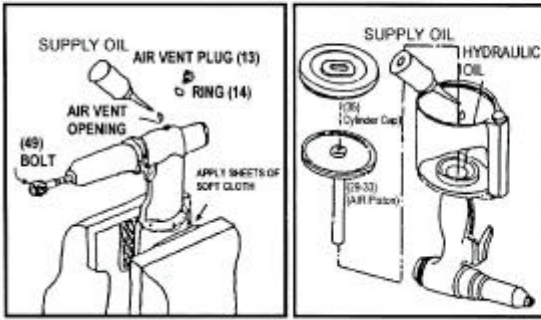

吉生 GISON

GP-102F Air Hydraulic Riveter (Foot Trigger Type)

ADDING OIL METHOD (一) (二)

ADJUSTING LENGTH

PARTS LIST

☛ : Optional Accessories

Item No.	Part No.	Description	Qty.	Item No.	Part No.	Description	Qty.
1A	102001A	Nosepiece 4.8 mm (3/16")	1	32	102032	O-Ring (P12)	2
1B	102001B	Nosepiece 4.0 mm (5/32")	1	33	102033	Lock Nut	1
1C	102001C	Nosepiece 3.2 mm (1/8")	1	34	102034	O-Ring (G70)	1
1D	102001D	Nosepiece 2.4 mm (3/32")	1	35	102035	Cylinder Cap	1
02	102002	Nose Housing (87L)	1	36	102036	Trigger Rod	1
☛ 02L	102002L	Long Nose Housing (162L)	1	37	102037	Trigger Lever	1
03	102003	Jaws Case Ahead	1	38	102038	Valve Tube	1
04	102004	Jaws "M" (5x10)	2	39	102039	Air Cylinder	1
05	102005	Jaw Pusher	1	40	102040	Frame Lock Nut	1
06	102006	Jaw Case Spring	1	41	102041	Nipple Screw	1
07	102007	Jaw Case Back Part	1	42	102042	End Plug	1
☛ 07L	102007L	Long Jaw Case Back Part	1	43	102043	Rubber Cushion	1
08	102008	Jaw Case Lock Nut	1	44	102044	Jaw Case O-Ring (S10)	1
09	102009	Valve Pusher	1	45	102045	Washer Ring (AW7/16")	1
10	102010	E-Ring (E6)	2	46	102046	Return Spring (Big)	1
11	102011	Back Up Ring (P12)	1	47	102047	Frame Cap Ring (S26)	1
12	102012	O-Ring (P12)	2	48	102048	Safety Cap Nut	1
13	102013	Air Blow Plug	1	49	102049	M8 Bolt Plug	1
14	102014	Packing Seal	1	50	102050	Pin (3 ×20)	1
15	102015	Frame	1	51	102051	Lever Pin (3 ×20)	1
16	102016	Collar For Valve Tube	1	52	102052	Lock Screw	1
17	102017	Oil Piston	1	53	102053	Trigger (Long)	1
18	102018	O-Ring (P22A)	1	54	102054	Spanner Gauge	1
19	102019	Back Up Ring (P22A)	1	55	102055	Spanner	1
20	102020	Return Spring (Small)	1	56	102056	Back-Up Ring (P12)	1
21	102021	Frame Cap	1	57	102057	Hex. Wrench	1
22	102022	Safety Cap	1	58	102058	Trigger Pin (3 ×8)	2
23	102023	Hanger Clip	1	59	102059	O-Ring (P12)	1
24	102024	Air Valve Seal	1	60	102060	Seal	1
25	102025	O-Ring (P10A)	1	61	102061	Pusher Spring	1
26	102026	Valve Seal	1	62	102062	E-Ring (E6)	1
27	102027	O-Ring (4.4 ×2.62)	1	☛ 63~67	102063~67	Universal Joint	1
28	102028	Valve Collar Washer	2	☛ 68	102068	Air Hose Jonit (5/16")	1
29	102029	Air Piston Rod	1	☛ 69	102069	Air Hose Joint Nut (1/4")	1
30	102030	O-Ring (P60)	1	☛ 70	102070	Outer Thread Joint (PM20)	1
31	102031	Air Piston	1	71	102F71	Foot Pedal	1