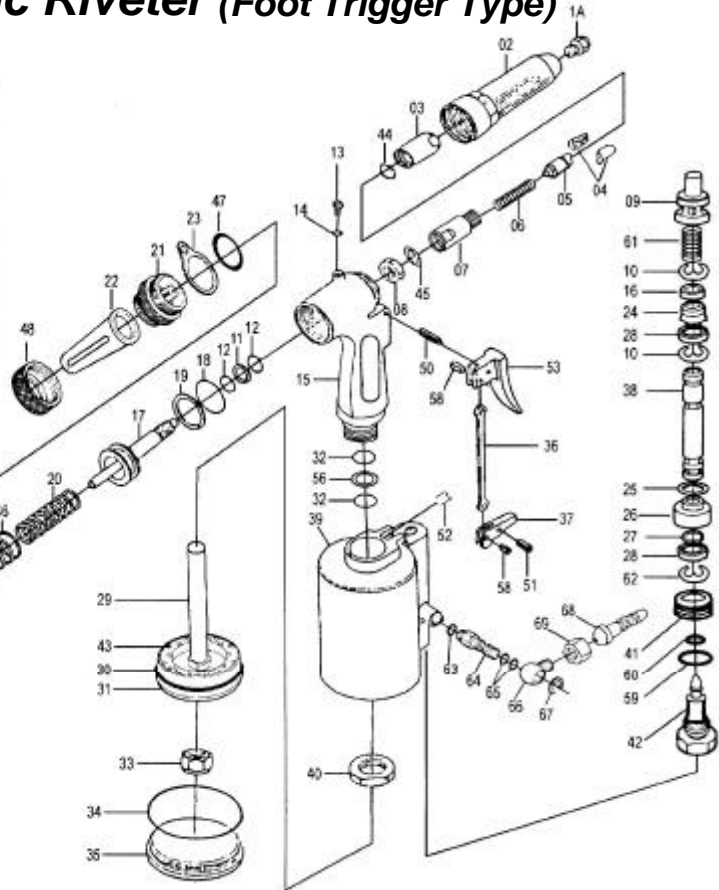

吉生 GISON

GP-102F Air Hydraulic Riveter (Foot Trigger Type)

ADDING OIL METHOD (一) (二)

ADJUSTING LENGTH

PARTS LIST

☛ : Optional Accessories

Item No.	Part No.	Description	Qty.	Item No.	Part No.	Description	Qty.
1A	102001A	Nosepiece 4.8 mm (3/16")	1	32	102032	O-Ring (P12)	2
1B	102001B	Nosepiece 4.0 mm (5/32")	1	33	102033	Lock Nut	1
1C	102001C	Nosepiece 3.2 mm (1/8")	1	34	102034	O-Ring (G70)	1
1D	102001D	Nosepiece 2.4 mm (3/32")	1	35	102035	Cylinder Cap	1
02	102002	Nose Housing (87L)	1	36	102036	Trigger Rod	1
☛ 02L	102002L	Long Nose Housing (162L)	1	37	102037	Trigger Lever	1
03	102003	Jaws Case Ahead	1	38	102038	Valve Tube	1
04	102004	Jaws "M" (5x10)	2	39	102039	Air Cylinder	1
05	102005	Jaw Pusher	1	40	102040	Frame Lock Nut	1
06	102006	Jaw Case Spring	1	41	102041	Nipple Screw	1
07	102007	Jaw Case Back Part	1	42	102042	End Plug	1
☛ 07L	102007L	Long Jaw Case Back Part	1	43	102043	Rubber Cushion	1
08	102008	Jaw Case Lock Nut	1	44	102044	Jaw Case O-Ring (S10)	1
09	102009	Valve Pusher	1	45	102045	Washer Ring (AW7/16")	1
10	102010	E-Ring (E6)	2	46	102046	Return Spring (Big)	1
11	102011	Back Up Ring (P12)	1	47	102047	Frame Cap Ring (S26)	1
12	102012	O-Ring (P12)	2	48	102048	Safety Cap Nut	1
13	102013	Air Blow Plug	1	49	102049	M8 Bolt Plug	1
14	102014	Packing Seal	1	50	102050	Pin (3 ×20)	1
15	102015	Frame	1	51	102051	Lever Pin (3 ×20)	1
16	102016	Collar For Valve Tube	1	52	102052	Lock Screw	1
17	102017	Oil Piston	1	53	102053	Trigger (Long)	1
18	102018	O-Ring (P22A)	1	54	102054	Spanner Gauge	1
19	102019	Back Up Ring (P22A)	1	55	102055	Spanner	1
20	102020	Return Spring (Small)	1	56	102056	Back-Up Ring (P12)	1
21	102021	Frame Cap	1	57	102057	Hex. Wrench	1
22	102022	Safety Cap	1	58	102058	Trigger Pin (3 ×8)	2
23	102023	Hanger Clip	1	59	102059	O-Ring (P12)	1
24	102024	Air Valve Seal	1	60	102060	Seal	1
25	102025	O-Ring (P10A)	1	61	102061	Pusher Spring	1
26	102026	Valve Seal	1	62	102062	E-Ring (E6)	1
27	102027	O-Ring (4.4 ×2.62)	1	☛ 63~67	102063~67	Universal Joint	1
28	102028	Valve Collar Washer	2	☛ 68	102068	Air Hose Jonit (5/16")	1
29	102029	Air Piston Rod	1	☛ 69	102069	Air Hose Joint Nut (1/4")	1
30	102030	O-Ring (P60)	1	☛ 70	102070	Outer Thread Joint (PM20)	1
31	102031	Air Piston	1	71	102F71	Foot Pedal	1