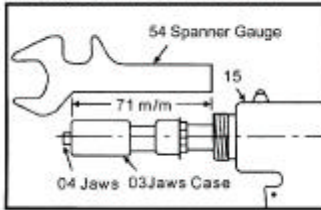

吉生 GISON

GP-102F Air Hydraulic Riveter (Foot Trigger Type)

ADDING OIL METHOD (一) (二)

ADJUSTING LENGTH

PARTS LIST

☛ : Optional Accessories

Item No.	Part No.	Description	Qty.	Item No.	Part No.	Description	Qty.
1A	102001A	Nosepiece 4.8 mm (3/16")	1	32	102032	O-Ring (P12)	2
1B	102001B	Nosepiece 4.0 mm (5/32")	1	33	102033	Lock Nut	1
1C	102001C	Nosepiece 3.2 mm (1/8")	1	34	102034	O-Ring (G70)	1
1D	102001D	Nosepiece 2.4 mm (3/32")	1	35	102035	Cylinder Cap	1
02	102002	Nose Housing (87L)	1	36	102036	Trigger Rod	1
☛ 02L	102002L	Long Nose Housing (162L)	1	37	102037	Trigger Lever	1
03	102003	Jaws Case Ahead	1	38	102038	Valve Tube	1
04	102004	Jaws "M" (5x10)	2	39	102039	Air Cylinder	1
05	102005	Jaw Pusher	1	40	102040	Frame Lock Nut	1
06	102006	Jaw Case Spring	1	41	102041	Nipple Screw	1
07	102007	Jaw Case Back Part	1	42	102042	End Plug	1
☛ 07L	102007L	Long Jaw Case Back Part	1	43	102043	Rubber Cushion	1
08	102008	Jaw Case Lock Nut	1	44	102044	Jaw Case O-Ring (S10)	1
09	102009	Valve Pusher	1	45	102045	Washer Ring (AW7/16")	1
10	102010	E-Ring (E6)	2	46	102046	Return Spring (Big)	1
11	102011	Back Up Ring (P12)	1	47	102047	Frame Cap Ring (S26)	1
12	102012	O-Ring (P12)	2	48	102048	Safety Cap Nut	1
13	102013	Air Blow Plug	1	49	102049	M8 Bolt Plug	1
14	102014	Packing Seal	1	50	102050	Pin (3 ×20)	1
15	102015	Frame	1	51	102051	Lever Pin (3 ×20)	1
16	102016	Collar For Valve Tube	1	52	102052	Lock Screw	1
17	102017	Oil Piston	1	53	102053	Trigger (Long)	1
18	102018	O-Ring (P22A)	1	54	102054	Spanner Gauge	1
19	102019	Back Up Ring (P22A)	1	55	102055	Spanner	1
20	102020	Return Spring (Small)	1	56	102056	Back-Up Ring (P12)	1
21	102021	Frame Cap	1	57	102057	Hex. Wrench	1
22	102022	Safety Cap	1	58	102058	Trigger Pin (3 ×8)	2
23	102023	Hanger Clip	1	59	102059	O-Ring (P12)	1
24	102024	Air Valve Seal	1	60	102060	Seal	1
25	102025	O-Ring (P10A)	1	61	102061	Pusher Spring	1
26	102026	Valve Seal	1	62	102062	E-Ring (E6)	1
27	102027	O-Ring (4.4 ×2.62)	1	☛ 63~67	102063~67	Universal Joint	1
28	102028	Valve Collar Washer	2	☛ 68	102068	Air Hose Jonit (5/16")	1
29	102029	Air Piston Rod	1	☛ 69	102069	Air Hose Joint Nut (1/4")	1
30	102030	O-Ring (P60)	1	☛ 70	102070	Outer Thread Joint (PM20)	1
31	102031	Air Piston	1	71	102F71	Foot Pedal	1