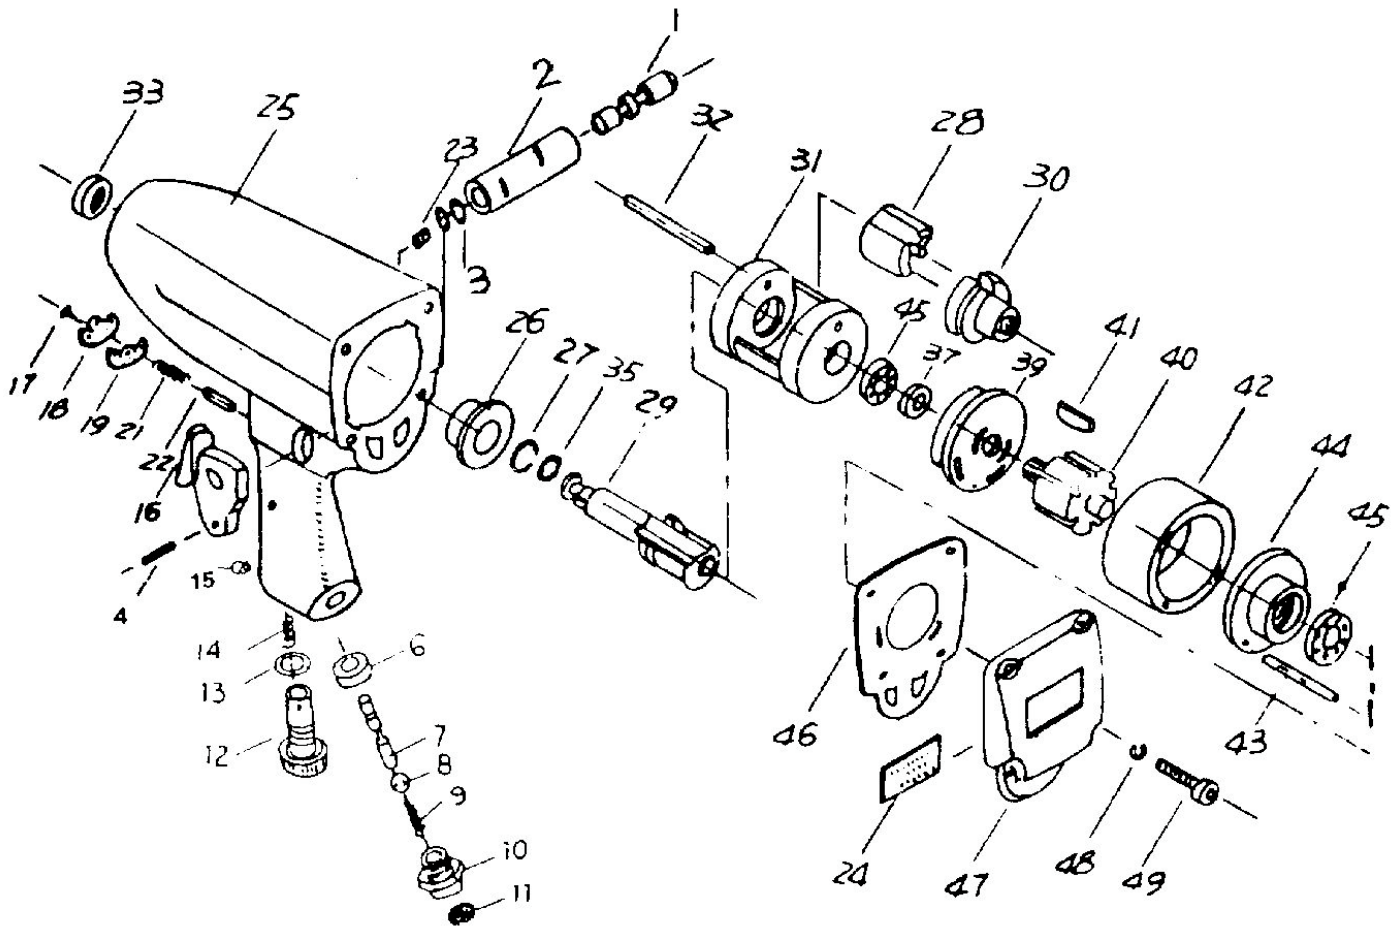

# 吉生 GISON

## GW-10R/11R 3/8"/1/2" Mini Impact Wrench (One Hammer Clutch)

### PARTS LIST

:Consuming Part

Item No.	Part No.	Description	Qty.	Item No.	Part No.	Description	Qty.
1	10R001	Reverse Valve	1	26	10R026	Anvil Bushing	1
2	10R002	Valve Sleeve	1	27	10R027	Anvil Collar	1
3	10R003	O-Ring	2	28	10R028	Hammer Dog	1
4	10R004	Pin	1	29	10R029	Anvil (3/8")	1
6	10R006	Bushing	1	29	11R029	Anvil (1/2")	
7	10R007	Valve Stem	1	30	10R030	Drive Cam	1
8	10R008	Steel Ball	1	31	10R031	Hammer Cage	1
9	10R009	Spring	1	32	10R032	Hammer Pin	1
10	10R010	Hose Adapter	1	33	10R033	Seal	1
11	10R011	Screen	1	35	10R035	O-Ring	1
12	10R012	Air Regulator	1	37	10R036	Seal	1
13	10R013	O-Ring	1	39	10R037	Front End Plate	1
14	10R014	Spring	1	40	10R038	Rotor	1
15	10R015	Screw	1	41	10R039	Rotor Blade	6
16	10R016	Trigger	1	42	10R040	Cylinder	1
17	10R017	Screw	1	43	10R041	Pin	1
18	10R018	Exhaust Deflector	1	44	10R042	Rear End Plate	1
19	10R019	Muffler	1	45	10R043	Ball Bearing	2
21	10R021	Spring	1	46	10R044	Rear Gasket	1
22	10R022	Pin	1	47	10R045	Rear Cover	1
23	10R023	Screw	1	48	10R046	Spring Washer	4
24	10R024	Plate	1	49	10R047	Screw	4
25	10R025	Housing	1				