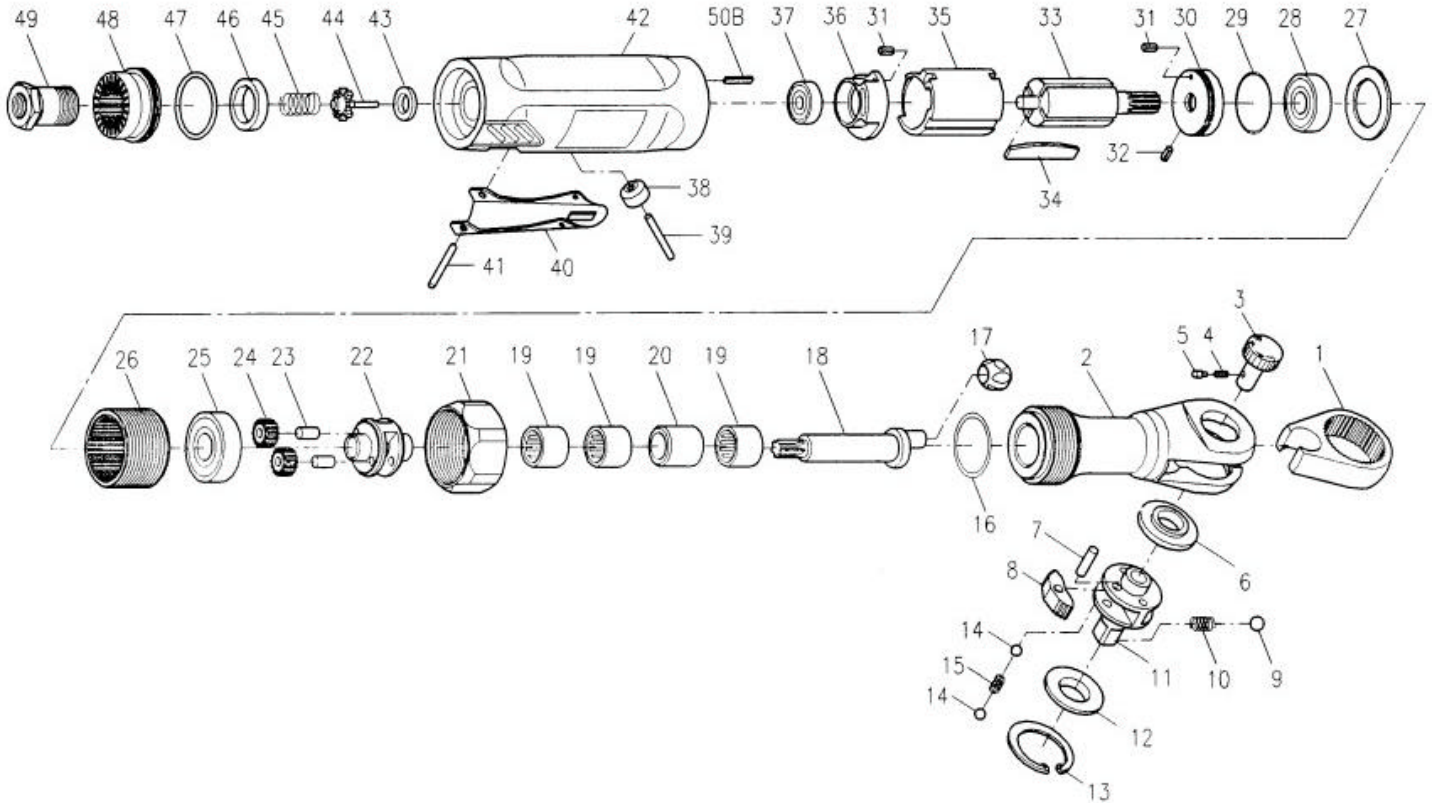

GISON Pneumatic Tools

GP-856R1 1/2" Ratchet Wrench

PARTS LIST

✳ :Consuming Part

No.	Part No.	Description	Qty.	No.	Part No.	Description	Qty.
01	856R101	Ratchet Yoke	1	27	856R127	Washer	1
02	856R102	Ratchet Housing	1	28	856R128	Ball Bearing	1
03	856R103	Reverse Knob	1	29	856R129	O-Ring	1
04	856R104	Spring	1	30	856R130	Front End Plate	1
05	856R105	Lock Pin	1	31	856R131	Spring Pin	2
06	856R106	Thrust Washer (1/2")	1	32	856R132	Spring Pin	1
07	856R107	Pin	1	33	856R133	Rotor	1
08	856R108	Ratchet Pawl	1	34	856R134	Rotor Blade	4
09	856R109	Steel Ball (1/2")	1	35	856R135	Cylinder	1
10	856R110	Spring (1/2")	1	36	856R136	Rear End Plate	1
11	856R111	Ratchet Anvil (1/2")	1	37	856R137	Ball Bearing	1
12	856R112	Thrust Washer (1/2")	1	38	856R138	Bushing	1
13	856R113	Snap Ring	1	39	856R139	Valve Stem	1
14	856R114	Steel Ball	4	40	856R140	Throttle Lever	1
15	856R115	Spring	2	41	856R141	Spring Pin	1
16	856R116	Gasket	1	42	856R142	Motor Housing	1
17	856R117	Drive Bushing	1	43	856R143	Bushing	1
18	856R118	Crank Shaft	1	44	856R144	Valve Stem	1
19	856R119	Needle Bearing	3	45	856R145	Spring	1
20	856R120	Bushing	1	46	856R146	Muffler	1
21	856R121	Clamp Nut	1	47	856R147	O-Ring	1
22	856R122	Idle Gear Cage	1	48	856R148	Hose Adapter	1
23	856R123	Pin	2	49	856R149A	Air Inlet (1/4"PF)	1
24	856R124	Idle Gear	2		856R149B	Air Inlet (1/4"PT)	
25	856R125	Ball Bearing	1		856R149C	Air Inlet (1/4"NPT)	
26	856R126	Idle Gear Housing	1	50B	856R150	Seal Lump	1