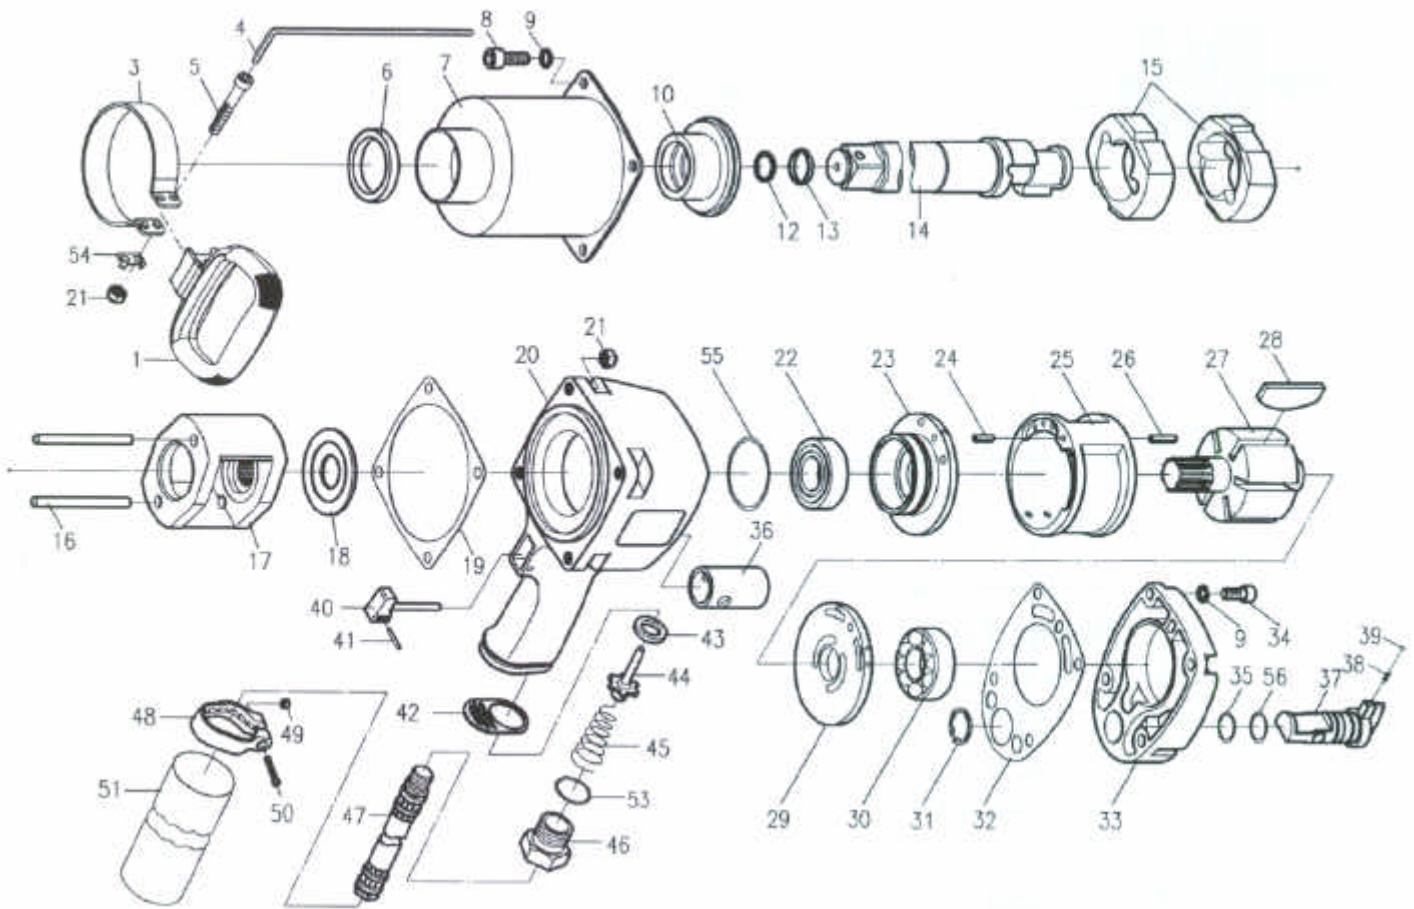

## GW-38T 1" Heavy Duty Air Impact Wrench (handle Exhaust)

### PARTS LIST

✳ : Consuming Part

Item No.	Part No.	Description	Qty.	Item No.	Part No.	Description	Qty.
1	38T001	Handle	1	31	38T031	Snap Ring	1
3	38T003	Clamper	1	32	38T032	Rear Gasket	1
4	38T004	Hex. Wrench	1	33	38T033	Rear Cover	1
5	38T005	Cap Screw	1	34	38T034	Cap Screw	4
6	38T006	Oil Seal	1	35	38T035	O-Ring	1
7	38T007	Hammer Case	1	36	38T036	Valve Sleeve	1
8	38T008	Cap Screw	4	37	38T037	Reverse Valve	1
9	38T009	Spring Washer	8	38	38T038	Spring	1
10	38T010	Anvil Bushing	1	39	38T039	Steel Ball	1
12	38T012	O-Ring	1	40	38T040	Trigger	1
13	38T013	Anvil Collar	1	41	38T041	Spring PIN	1
14	38T014A	2" Anvil	1	42	38T042	Exhaust Deflector	1
	38T014B	8" Anvil		43	38T043	Bushing	1
15	38T015	Hammer	2	44	38T044	Valve Stem	1
16	38T016	Hammer Pin	2	45	38T045	Spring	1
17	38T017	Hammer Cage	1	46	38T046A	Air Inlet (1/2" PF)	1
18	38T018	Rear Washer	1		38T046B	Air Inlet (1/2" PT)	
19	38T019	Front Gasket	1		38T046C	Air Inlet (1/2" NPT)	
20	38T020	Motor Housing	1	47	38T047A	Lead Hose (1/2" PF)	1
21	38T021	Lock Nut	6		38T047B	Lead Hose (1/2" PT)	
22	38T022	Ball Bearing	1		38T047C	Lead Hose (1/2" NPT)	
23	38T023	Front End Plate	1	48	38T048	Hose Clamper	1
24	38T024	Spring Pin	1	49	38T049	Hex. Nut	1
25	38T025	Cylinder	1	50	38T050	Round Head Screw	1
26	38T026	Spring Pin	1	51	38T051	Exhaust Hose	1
27	38T027	Rotor	1	53	38T053	O-Ring	1
28	38T028	Rotor Blade	6	54	38T054	Stopper	1
29	38T029	Rear End Plate	1	55	38T055	O-Ring	1
30	38T030	Ball Bearing	1	56	38T056	O-Ring	1